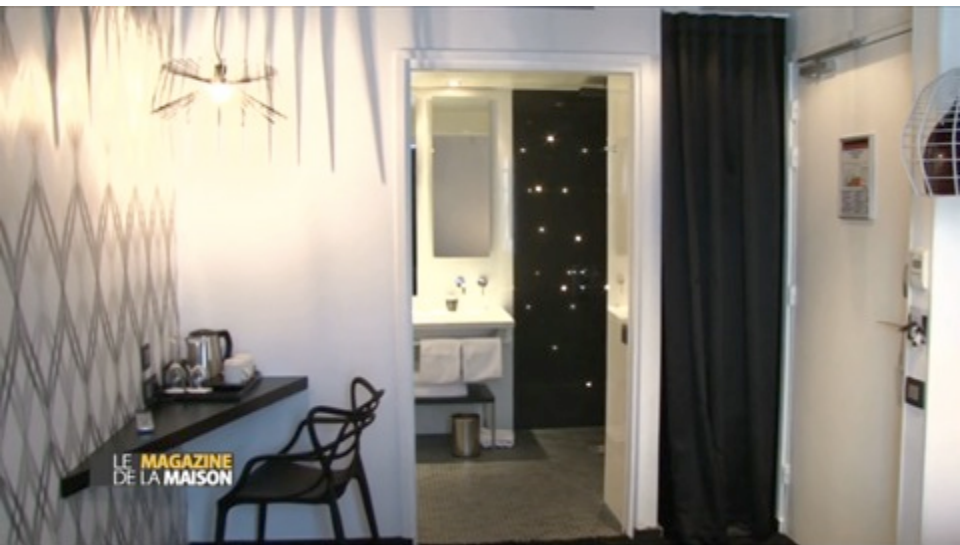

LE MAGAZINE
DE LA MAISON