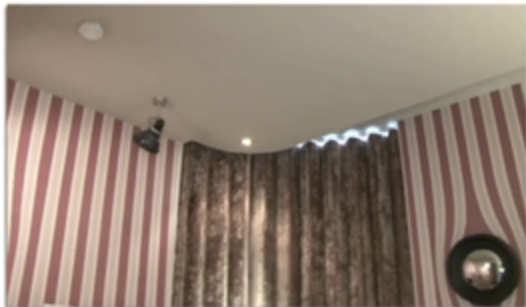

LE TRUC EN PLUS

**LE MAGAZINE
DE LA MAISON**